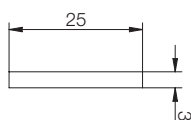

RAC0250301L3

Rinforzo in acciaio grezzo.
Untreated steel reinforcement.