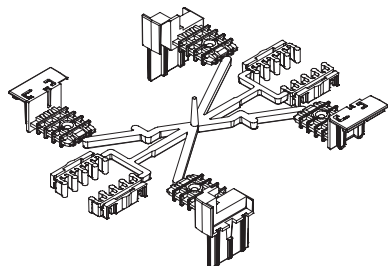

STRIKE 28 - SISTEMA RIPIANI

Strike 28 - Shelf system

CFT6584/01

Kit giunzioni.
Kit of joints.

P

Code	unit	min. order (cf)	qty/box (cf)	Kg/box
CFT6584/01	CF	-	-	-

CFT6580/02

Kit 4 reggipiani.
Kit of 4 shelf holders.

Code	unit	min. order (cf)	qty/box (cf)	Kg/box
CFT6580/02	CF	-	-	-

CFT6584/02

Kit fissaggio strutturale.
Kit of fixings for support shelf.

Code	unit	min. order (cf)	qty/box (cf)	Kg/box
CFT6584/02	CF	-	-	-