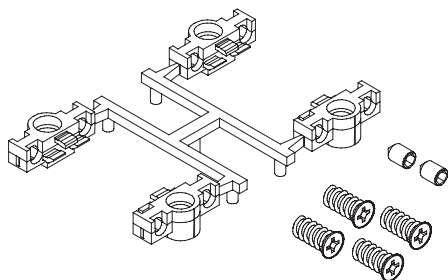

STRIKE 28 - SISTEMA RIPIANI

Strike 28 - Shelf system

CFT6584/01

Kit giunzioni.
Kit of joints.

P

Code	unit	min. order (cf)	qty/box (cf)	Kg/box
CFT6584/01	CF	-	-	-

CFT6580/02

Kit 4 reggipiani.
Kit of 4 shelf holders.

Code	unit	min. order (cf)	qty/box (cf)	Kg/box
CFT6580/02	CF	-	-	-

CFT6584/02

Kit fissaggio strutturale.
Kit of fixings for support shelf.

Code	unit	min. order (cf)	qty/box (cf)	Kg/box
CFT6584/02	CF	-	-	-