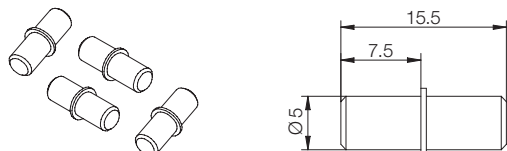

STRIKE 28 - SISTEMA RIPIANI

Strike 28 - Shelf system

CFT6584/01

Kit giunzioni.
Kit of joints.

P

Code	unit	min. order (cf)	qty/box (cf)	Kg/box
CFT6584/01	CF	-	-	-

CFT6580/02

Kit 4 reggipiani.
Kit of 4 shelf holders.

Code	unit	min. order (cf)	qty/box (cf)	Kg/box
CFT6580/02	CF	-	-	-

CFT6584/02

Kit fissaggio strutturale.
Kit of fixings for support shelf.

Code	unit	min. order (cf)	qty/box (cf)	Kg/box
CFT6584/02	CF	-	-	-