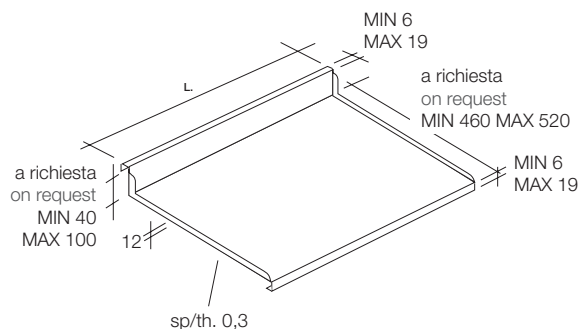

Le misure indicate sono interno mobile.
Specified dimensions are for inside the cabinet.

L = Fianchi mobile spessore 18 mm / Cabinet side panels, 18 mm thick
L + 4 = Fianchi mobile spessore 16 mm / Cabinet side panels, 16 mm thick
L - 3 = Fianchi mobile spessore 19 mm / Cabinet side panels, 19 mm thick

Fianchi mobile spessore 16 mm:
 Cabinet side panels,
 16 mm thick:

L + 4 mm.

Fianchi mobile spessore 19 mm:
 Cabinet side panels,
 19 mm thick:

L - 3 mm.

Altre misure disponibili su richiesta.
 Other dimensions available on request.

610/AL/LUX

Fianchi mobile spessore 18 mm.
Cabinet side panels, 18 mm thick.

Protezione piatta in alluminio liscio, verniciato lucido.
 Alzata posteriore e laterali piegati.
 Flat plain or gloss painted aluminium protector.
 Rear backsplash and curved sides.

Le misure indicate sono interno mobile.
Altre misure a richiesta.
Specified dimensions are for inside the cabinet.
Other dimensions on request.

L = Fianchi mobile spessore 18 mm / Cabinet side panels, 18 mm thick
L + 4 = Fianchi mobile spessore 16 mm / Cabinet side panels, 16 mm thick
L - 3 = Fianchi mobile spessore 19 mm / Cabinet side panels, 19 mm thick