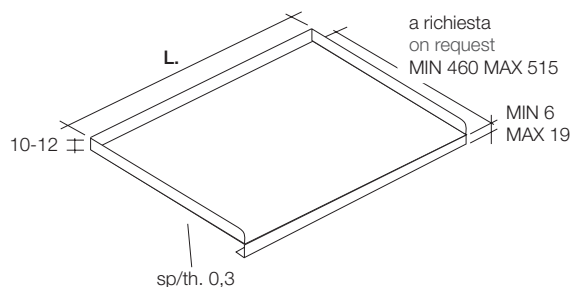

PROTEZIONE PER LAVELLO IN ALLUMINIO

Aluminium sink protector

600/AL/LUX

Fianchi mobile spessore 18 mm.
Cabinet side panels, 18 mm thick.

Protezione piatta in alluminio liscio, verniciato lucido.
 Laterali piegati.
 Flat plain or gloss painted aluminium protector.
 Curved side profiles.

Le misure indicate sono interno mobile.
Specified dimensions are for inside the cabinet.

L = Fianchi mobile spessore 18 mm / Cabinet side panels, 18 mm thick
L + 4 = Fianchi mobile spessore 16 mm / Cabinet side panels, 16 mm thick
L - 3 = Fianchi mobile spessore 19 mm / Cabinet side panels, 19 mm thick

Fianchi mobile spessore 16 mm:
 Cabinet side panels,
 16 mm thick:

L + 4 mm.

Fianchi mobile spessore 19 mm:
 Cabinet side panels,
 19 mm thick:

L - 3 mm.

Altre misure disponibili su richiesta.
 Other dimensions available on request.

Le misure indicate sono interno mobile.
Altre misure a richiesta.
Specified dimensions are for inside the cabinet.
Other dimensions on request.

L = Fianchi mobile spessore 18 mm / Cabinet side panels, 18 mm thick
L + 4 = Fianchi mobile spessore 16 mm / Cabinet side panels, 16 mm thick
L - 3 = Fianchi mobile spessore 19 mm / Cabinet side panels, 19 mm thick