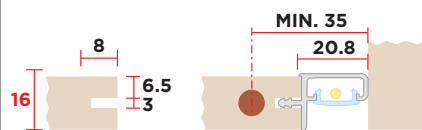

1730L

Gola per pensile*
con illuminazione a Led integrata

Gola for hanging units*
with integrated Led lighting

ART. R1730L50SL39 LED NON INCLUSI
CODE R1730L50SL39 LED NOT INCLUDED

A

CODE	UNIT	DIMENSION	MIN ORDER QTY	PCS/BOX	BOX SIZES	WEIGHT	VOLUME
		L					
R1730L50SL39	NR	3900	-	30	BOX06 4040x80x205	29,00	0,0662
R108090201L41	ML	4100	41	-	-	-	-

1746L

Gola per pensile*
con illuminazione a Led integrata

Gola for hanging units*
with integrated Led lighting

ART. R1730L50SL39 LED NON INCLUSI
CODE R1730L50SL39 LED NOT INCLUDED

A

CODE	UNIT	DIMENSION	MIN ORDER QTY	PCS/BOX	BOX SIZES	WEIGHT	VOLUME
		L					
R1730L250SL39	NR	3900	-	30	BOX06 4040x80x205	29,00	0,0662
R108090201L41	ML	4100	41	-	-	-	-

1730L2

Gola per pensile*
con doppia illuminazione a Led integrata

Gola for hanging units*
with double integrated Led lighting

ART. R1730L250SL39 LED NON INCLUSI
CODE R1730L250SL39 LED NOT INCLUDED

A

CODE	UNIT	DIMENSION	MIN ORDER QTY	PCS/BOX	BOX SIZES	WEIGHT	VOLUME
		L					
R1730L250SL39	NR	3900	-	30	BOX06 4040x80x205	29,00	0,0662
R108090201L41	ML	4100	41	-	-	-	-