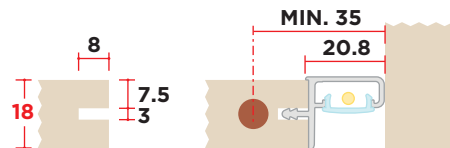

1730L

Gola per pensile*
con illuminazione a Led integrata

Gola for hanging units*
with integrated Led lighting

ART. R1730L50SL39 LED NON INCLUSI
CODE R1730L50SL39 LED NOT INCLUDED

A

CODE	UNIT	DIMENSION	MIN ORDER QTY	PCS/BOX	BOX SIZES	WEIGHT	VOLUME
		L					
R1730L50SL39	NR	3900	-	30	BOX06 4040x80x205	29,00	0,0662
R108090201L41	ML	4100	41	-	-	-	-

1746L

Gola per pensile*
con illuminazione a Led integrata

Gola for hanging units*
with integrated Led lighting

ART. R1730L50SL39 LED NON INCLUSI
CODE R1730L50SL39 LED NOT INCLUDED

A

CODE	UNIT	DIMENSION	MIN ORDER QTY	PCS/BOX	BOX SIZES	WEIGHT	VOLUME
		L					
R1730L250SL39	NR	3900	-	30	BOX06 4040x80x205	29,00	0,0662
R108090201L41	ML	4100	41	-	-	-	-

1730L2

Gola per pensile*
con doppia illuminazione a Led integrata

Gola for hanging units*
with double integrated Led lighting

ART. R1730L250SL39 LED NON INCLUSI
CODE R1730L250SL39 LED NOT INCLUDED

A

CODE	UNIT	DIMENSION	MIN ORDER QTY	PCS/BOX	BOX SIZES	WEIGHT	VOLUME
		L					
R1730L250SL39	NR	3900	-	30	BOX06 4040x80x205	29,00	0,0662
R108090201L41	ML	4100	41	-	-	-	-