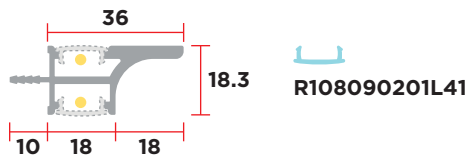

1730L

Gola per pensile*
con illuminazione a Led integrata

Gola for hanging units*
with integrated Led lighting

ART. R1730L50SL39 LED NON INCLUSI
CODE R1730L50SL39 LED NOT INCLUDED

A

CODE	UNIT	DIMENSION	MIN ORDER QTY	PCS/BOX	BOX SIZES	WEIGHT	VOLUME
		L					
R1730L50SL39	NR	3900	-	30	BOX06 4040x80x205	29,00	0,0662
R108090201L41	ML	4100	41	-	-	-	-

1746L

Gola per pensile*
con illuminazione a Led integrata

Gola for hanging units*
with integrated Led lighting

ART. R1730L50SL39 LED NON INCLUSI
CODE R1730L50SL39 LED NOT INCLUDED

A

CODE	UNIT	DIMENSION	MIN ORDER QTY	PCS/BOX	BOX SIZES	WEIGHT	VOLUME
		L					
R1730L250SL39	NR	3900	-	30	BOX06 4040x80x205	29,00	0,0662
R108090201L41	ML	4100	41	-	-	-	-

1730L2

Gola per pensile*
con doppia illuminazione a Led integrata

Gola for hanging units*
with double integrated Led lighting

ART. R1730L250SL39 LED NON INCLUSI
CODE R1730L250SL39 LED NOT INCLUDED

A

CODE	UNIT	DIMENSION	MIN ORDER QTY	PCS/BOX	BOX SIZES	WEIGHT	VOLUME
		L					
R1730L250SL39	NR	3900	-	30	BOX06 4040x80x205	29,00	0,0662
R108090201L41	ML	4100	41	-	-	-	-