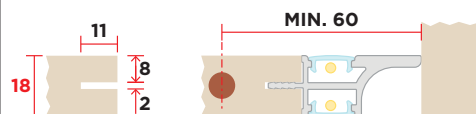

1730L

Gola per pensile*
con illuminazione a Led integrata

Gola for hanging units*
with integrated Led lighting

ART. R1730L50SL39 LED NON INCLUSI
CODE R1730L50SL39 LED NOT INCLUDED

A

CODE	UNIT	DIMENSION	MIN ORDER QTY	PCS/BOX	BOX SIZES	WEIGHT	VOLUME
		L					
R1730L50SL39	NR	3900	-	30	BOX06 4040x80x205	29,00	0,0662
R108090201L41	ML	4100	41	-	-	-	-

1746L

Gola per pensile*
con illuminazione a Led integrata

Gola for hanging units*
with integrated Led lighting

ART. R1730L50SL39 LED NON INCLUSI
CODE R1730L50SL39 LED NOT INCLUDED

A

CODE	UNIT	DIMENSION	MIN ORDER QTY	PCS/BOX	BOX SIZES	WEIGHT	VOLUME
		L					
R1730L250SL39	NR	3900	-	30	BOX06 4040x80x205	29,00	0,0662
R108090201L41	ML	4100	41	-	-	-	-

1730L2

Gola per pensile*
con doppia illuminazione a Led integrata

Gola for hanging units*
with double integrated Led lighting

ART. R1730L250SL39 LED NON INCLUSI
CODE R1730L250SL39 LED NOT INCLUDED

A

CODE	UNIT	DIMENSION	MIN ORDER QTY	PCS/BOX	BOX SIZES	WEIGHT	VOLUME
		L					
R1730L250SL39	NR	3900	-	30	BOX06 4040x80x205	29,00	0,0662
R108090201L41	ML	4100	41	-	-	-	-