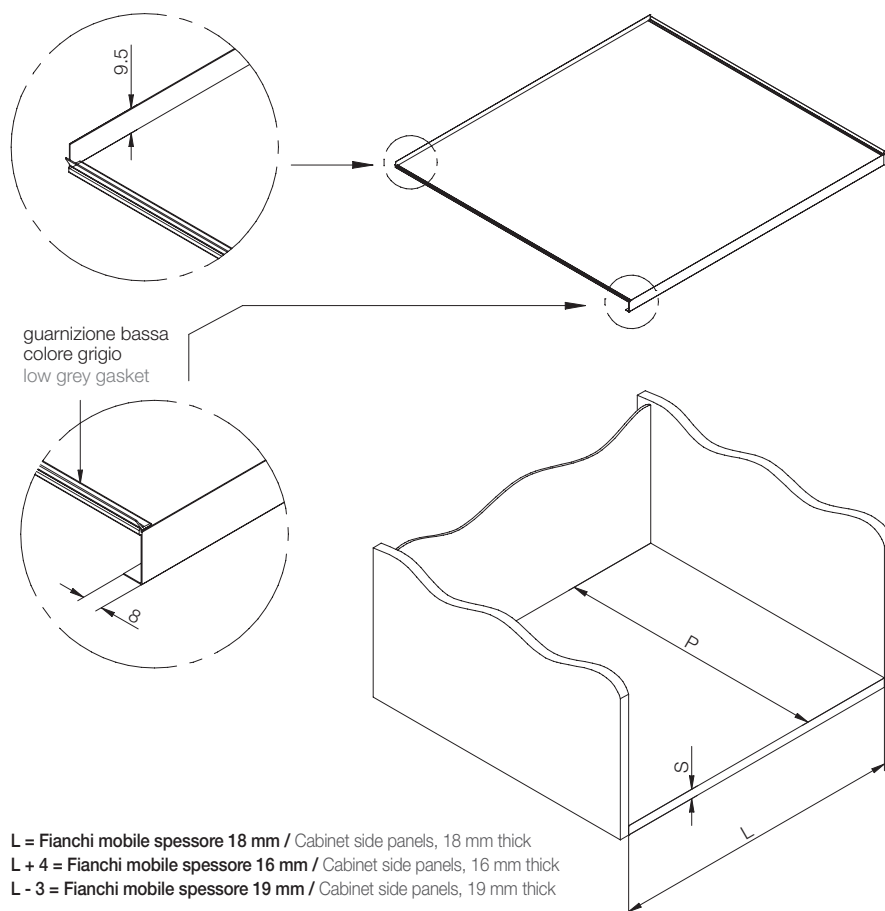

PROTEZIONE PER LAVELLO IN ALLUMINIO

Aluminium sink protector

755L

Fianchi mobile spessore 18 mm.
Cabinet side panels, 18 mm thick.

Protezione piatta in alluminio liscio, verniciato.
Guarnizioni laterali e piega posteriore.
Flat plain painted aluminium protector.
Gaskets for sides and rear curve.

Le misure indicate sono interno mobile.
Specified dimensions are for inside the cabinet.

Modulo d'ordine Order form	
L	mm
P	mm
S	mm

Code	L. (mm)	min. order (unit nr)	qty/box (nr)	Kg/box
755L0413.xxx	413	20	20	-
755L0563.xxx	563	20	20	-
755L0863.xxx	863	20	20	-
755L1163.xxx	1163	20	20	-

Fianchi mobile spessore 16 mm:
Cabinet side panels,
16 mm thick:

- L + 4 mm.

Fianchi mobile spessore 19 mm:
Cabinet side panels,
19 mm thick:

- L - 3 mm.

Altre misure a richiesta.
Other dimensions on request.

L = Fianchi mobile spessore 18 mm / Cabinet side panels, 18 mm thick
L + 4 = Fianchi mobile spessore 16 mm / Cabinet side panels, 16 mm thick
L - 3 = Fianchi mobile spessore 19 mm / Cabinet side panels, 19 mm thick