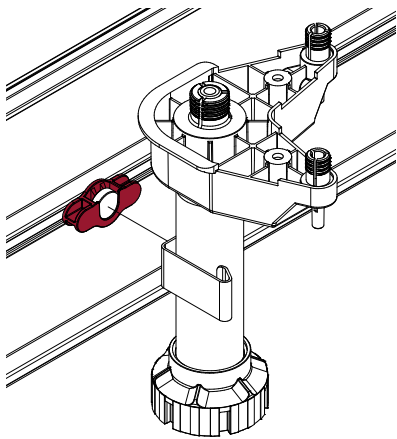

## blink

**The plinth can be instantly removed with a magnetic hook.**

Have you always thought that cleaning under your kitchen is complicated? Now it's child's play: **blink** is the exclusive system by Scilm that allows you to do it alone and reach the most difficult parts for more frequent and effective cleaning.

PRACTICAL TO UNHOOK  
AND HOOK ON

IDEAL FOR ALL TYPES  
OF FEET AND PLINTH

IMPROVES HYGIENE

SPEEDS UP CLEANING

**scilm**<sup>®</sup>  
[ FURNITURE TECHNOLOGY ]