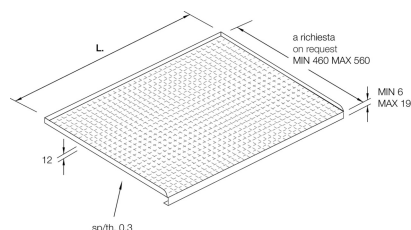

## 600/AL

**Fianchi mobile spessore 18 mm.**  
Cabinet side panels, 18 mm thick.

Protezione piatta in alluminio rombato stampato.  
Angoli piegati chiusi.  
Flat moulded diamond pattern aluminium protector.  
Closed curved corners.

**Le misure indicate sono interno mobile.**  
Specified dimensions are for inside the cabinet.

Code	L (mm)	min. order (No)	qty/box (No)	Kg/box
600/ALxxx	413	100	50	-
	463			
	563			
	663			
	763			
	863			
	963			
	1013			
	1163			

Fianchi mobile spessore 16 mm:  
Cabinet side panels, 16 mm thick:

- L + 4 mm.
- W + 4 mm.

Fianchi mobile spessore 19 mm:  
Cabinet side panels, 19 mm thick:

- L - 3 mm.
- W - 3 mm.

Altre misure disponibili su richiesta.  
Other dimensions available on request.

- L = Fianchi mobile spessore 18 mm
- L + 4 = Fianchi mobile spessore 16 mm
- L - 3 = Fianchi mobile spessore 19 mm
- W = Cabinet side panels, 18 mm thick
- W + 4 = Cabinet side panels, 16 mm thick
- W - 3 = Cabinet side panels, 19 mm thick